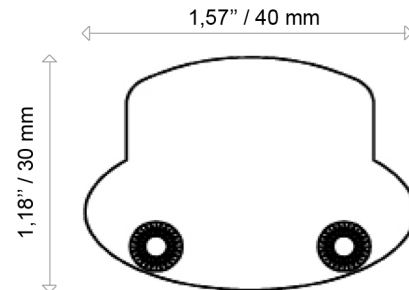

Line-ART classicV3

outdoor indoor

960°C	IP66	IP43	CE	III
-------	------	------	----	-----

Line-ART Classic V3 is powered with high luminous LED 1.2W monochromic, available in different whites from 3,000°K to 5,500°K, and various colors. It offers an economical option for any lighting projects. The narrow beam of Line-ART Classic V3 has been designed for facade lighting. Thousands of Classic V3 are already installed on outstanding buildings all around the world. Line-ART Classic V3 is the slimmest fixture of the market. The independent power supply makes the installation and maintenance easier. Classic V3 is controllable and programmable with LEDTOLITE Control Dynamic DMX512 via a PWM generator.

+ References / références

SKU/REF	Usage	Lenght/Longueur	Type		Color	Nb LED	Power
LA A	E (ext)/I(inter)	(15,75'' / 400mm) AD	○ M	012/030/050/LXA		4	5W
LA A	E (ext)/I(inter)	(31,49'' / 800mm) AH	○ M	012/030/050/LXA		8	11W
LA A	E (ext)/I(inter)	(47,24'' / 1200mm) AJ	○ M	012/030/050/LXA		12	17W

+ informations

+ Led

AMB / BCH / BFR / RGE / VER / BLE

012 : 12° - 030 : 30° - 050 : 50° - LXA : 12°x50°

bracket/fixation : **S** (without/sans) / **C** (short/courtes) / **L** (long/longues)

[p122]